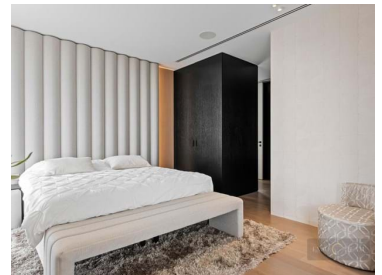

## Málaga - Villa

 **7** Bedrooms  
 **5** Bathrooms  
 **462** Area (m<sup>2</sup>)  
 **3550** Land Area (m<sup>2</sup>)  
 Garage  
 Swimming Pool  
**4 900 000 €**  
(EUR €)

Villa Monte Mayor: Move-in ready 7 bedroom property with sea views for €4,900,000 This unique villa is part of the gated community Monte Mayor in Benahavís. Surrounded by nature, here you can enjoy tranquility and breathtaking views, while being only 15 minutes from the beach. On the first floor you will find a high-end kitchen that flows into the spacious dining area and living room. These spaces also flow seamlessly to the open terraces and heated pool. From the outdoor sitting area with fire pit, you can enjoy the Mediterranean climate and beautiful mountain and sea views all year round. In addition, on the first floor there are 2 bedrooms with en-suite bathrooms. 1 floor up we find the master bedroom which enjoys lots of natural light thanks to the large floor-to-ceiling windows. Also the two guest rooms on this floor overlook the beautiful nature with their southern exposure. Moreover, thanks to the spacious basement with garage, there is the possibility of adding additional facilities. For instance, the additional rooms can serve as gym, home cinema, additional guest rooms, and so on. Contact us for more info!